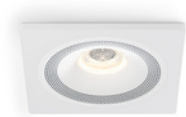

Simplicity Square

Simplicity Round

Simplicity Square Flush

Simplicity Round Flush

Product finishes and bezel types

Bezel types: Available with round and square bezels in original white or white/polished stainless steel mesh
 Flush bezel: Available with separate mounting kit.
 Round and square bezels in original white or white/polished stainless steel mesh