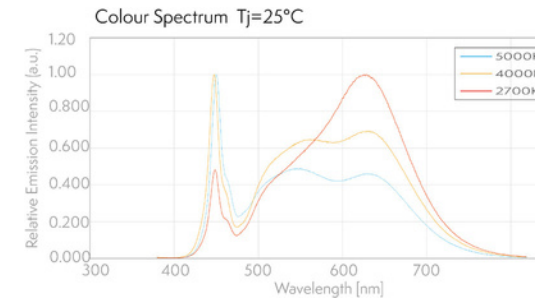

Light

- Light: Colour tuneable and dimmable light with 100 shades
- Application: Ceiling recessed, available as proud, or flush mount
- Light source: LED Chips
- Beam angle: 52° Wide spread
- Watt: 6W
- Lumen: 536lm
- Voltage: 24V constant voltage
- Colour temperature range: 2800k – 4800k
- Efficacy: 89lm/W
- CRI: 90+
- SDCM: <3
- Drivers available for: Lutron, Crestron, Control 4

Design

- Dimensions: Ø94mm x 120mm deep
- Square Face bezel: 104.5mm x 104.5mm x 4mm deep
- Materials laser etched aluminium extrusion, aluminium die casting
- Stainless steel laser cut custom design grill
- Magnetically attached ABS injection moulded bezel
- Stainless steel quick release, damage free, ceiling blade fixtures

Summary

- Warranty 2 Years
- Electrical and environmental performance
- Operational temperature 0C to 40C
- Operational humidity range: 10% to max 90%
- UV degradation: No degradation to UV for 3 years.
- Switch mode power supply 230V, 50/60Hz AC with DC 24V/3.1 constant voltage power supply
- Proprietary wireless link between devices for audio synchronisation.
- IP 65 Rated

Mid Power Chip LED

L80 > 54,000hr
Ta: 25°C
Tc: 85°C
Lm Maintainance: 98%
Chromaticity Shi : 0.0012
(Source: LM80 test report)

Product versions and dimensions

- Bezel Round Ø113mm
- Bezel Square 104.5mm
- Ceiling cutout Ø96mm
- Minimum internal recess depth 125mm

Product finishes and bezel types

Bezel types: Available with round and square bezels in original white or white/polished stainless steel mesh
Flush bezel: Available with separate mounting kit.
Round and square bezels in original white or white/polished stainless steel mesh

Zuma Array Ltd
5 Garden Walk
London EC2A 3EQ
United Kingdom
www.zuma.ai