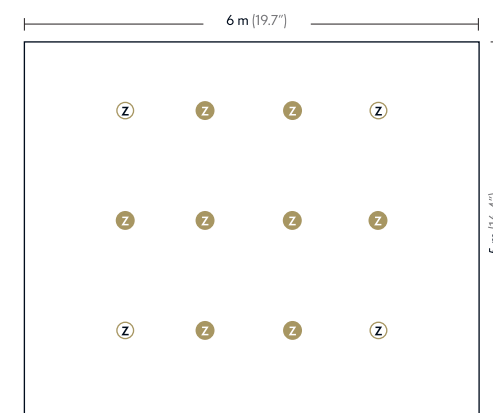

www.zuma.ai

5 to 10 sqm

20 to 30 sqm

30 to 60 sqm

Examples of how Zuma can be used in a variety of spaces

Zuma Lumisonic Zuma Luminaire

Two different Zuma units can be combined to create the desired effect for perfect light and sound. **Zuma Lumisonic** produces sound as well as light while the **Zuma Luminaire** is light only