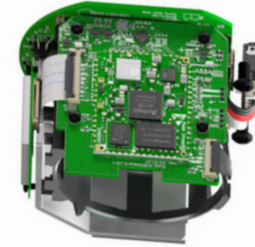

Our bespoke two-way speaker system incorporates a uniquely optimised long throw (20mm excursion) 3 inch super formed aluminium cone. Every aspect of the woofer design and enclosure has been tuned and refined to ensure that when paired with the unique electronics it delivers pace, rhythm and extraordinary detail.

At the centre of the Lumisonic design is our high performance horn loaded silk dome tweeter that has been developed with ultra wide dispersion for improved clarity and room coverage.

Wirelessly synchronised to support real room filling performance Zuma uses a custom wireless multi-room connectivity system that adapts to your environment automatically. This allows wire free immersive audio over an entire room with audio streaming best in class synchronisation (100uS).

Planning for the future.

Inside each Zuma is a class leading central ARM processor, quad core CPU dedicated to delivering 1.4GHz of experience, intelligently managed to ensure the experience is unblemished. Every part of the product is software updatable giving you confidence that future needs and trends can be met.

Precision machined aluminium extruded outer case works.