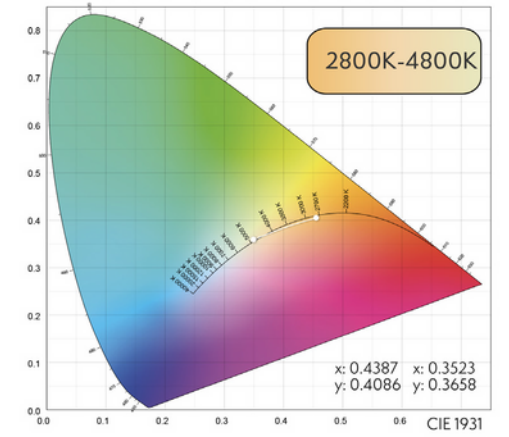

Light

- Light: Colour tuneable and dimmable light with 100 shades
- Application: Ceiling recessed, available as proud, or flush mount
- Light source: LED Chips
- Beam angle: 52° Wide spread
- Watt: 6W
- Lumen: 536lm
- Voltage: 24V constant voltage
- Colour temperature range: 2800k – 4800k
- Efficacy: 89lm/W
- CRI: 90+
- SDCM: <3
- Drivers available for: Lutron, Crestron, Control 4

Design

- Dimensions: Ø94mm x 120mm deep
- Square Face bezel: 104.5mm x 104.5mm x 4mm deep
- Materials laser etched aluminium extrusion, aluminium die casting
- Stainless steel laser cut custom design grill
- Magnetically attached ABS injection moulded bezel
- Stainless steel quick release, damage free, ceiling blade fixtures

Summary

- Warranty 2 Years
- Electrical and environmental performance
- Operational temperature 0C to 40C
- Operational humidity range: 10% to max 90%
- UV degradation: No degradation to UV for 3 years.
- Switch mode power supply 230V, 50/60Hz AC with DC 24V/3.1 constant voltage power supply
- Proprietary wireless link between devices for audio synchronisation.
- IP 65 Rated

Mid Power Chip LED

L80 > 54,000hr
Ta: 25°C
Tc: 85°C
Lm Maintainance: 98%
Chromaticity Shi : 0.0012
(Source: LM80 test report)

Product versions and dimensions

- Bezel Round Ø113mm
- Bezel Square 104.5mm
- Ceiling cutout Ø96mm
- Minimum internal recess depth 125mm

Product finishes and bezel types

Bezel types: Available with round and square bezels in original white or white/polished stainless steel mesh
Flush bezel: Available with separate mounting kit.
Round and square bezels in original white or white/polished stainless steel mesh

Zuma Array Ltd
5 Garden Walk
London EC2A 3EQ
United Kingdom
www.zuma.ai