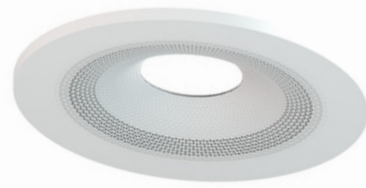

Our bespoke two-way speaker system incorporates a uniquely optimised long throw (20mm excursion) 3 inch super formed aluminium cone. Every aspect of the woofer design and enclosure has been tuned and refined to ensure that when paired with the unique electronics it delivers pace, rhythm and extraordinary detail.

At the centre of the Lumisonic design is our high performance horn loaded silk dome tweeter that has been developed with ultra wide dispersion for improved clarity and room coverage.

Wirelessly synchronised to support real room filling performance Zuma uses a custom wireless multi-room connectivity system that adapts to your environment automatically. This allows wire free immersive audio over an entire room with audio streaming best in class synchronisation (100uS).

Planning for the future.

Inside each Zuma is a class leading central ARM processor, quad core CPU dedicated to delivering 1.4GHz of experience, intelligently managed to ensure the experience is unblemished. Every part of the product is software updatable giving you confidence that future needs and trends can be met.

Precision machined aluminium extruded outer case works.