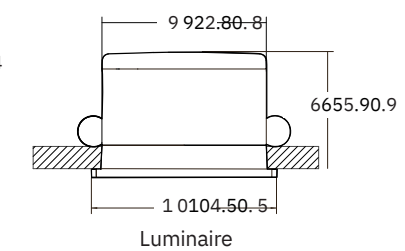

Simplicity Square
Set a few millimetres proud of your ceiling

Simplicity Square & trimless
Inset completely flush with your ceiling *Additional frameless kits needed

Simplicity Round
Set a few millimetres proud of your ceiling

Simplicity Round & trimless
Inset completely flush with your ceiling *Additional frameless kits needed

95mm / 3.75in Hole Cutout

“The killer feature of Zuma is that it can sit in a standard sized spotlight cavity and connect to the wiring for your lighting” T3