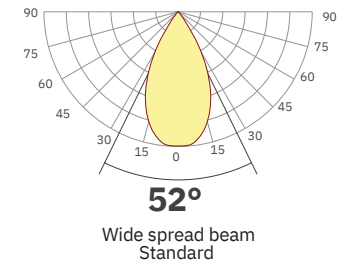

Light

- Light: Colour tuneable and dimmable light with 100 shades
- Application: Ceiling recessed, available as proud, or flush mount
- Light source: LED Chips
- Beam angle: 52° Wide spread
- Watt: 6W
- Lumen: 536lm
- Voltage: 24V constant voltage
- Colour temperature range: 2800k – 4800k
- Efficacy: 89lm/W
- CRI: 90+
- SDCM: <3
- Drivers available for: Lutron, Crestron, Control 4

Design

- Dimensions: Ø94mm x 120mm deep
- Square Face bezel: 104.5mm x 104.5mm x 4mm deep
- Materials laser etched aluminium extrusion, aluminium die casting
- Stainless steel laser cut custom design grill
- Magnetically attached ABS injection moulded bezel
- Stainless steel quick release, damage free, ceiling blade fixtures

Summary

- Warranty 2 Years
- Electrical and environmental performance
- Operational temperature 0C to 40C
- Operational humidity range: 10% to max 90%
- UV degradation: No degradation to UV for 3 years.
- Switch mode power supply 230V, 50/60Hz AC with DC 24V/3.1 constant voltage power supply
- Proprietary wireless link between devices for audio synchronisation.
- IP 65 Rated

Mid Power Chip LED

L80 > 54,000hr
Ta: 25°C
Tc: 85°C
Lm Maintainance: 98%
Chromaticity Shi : 0.0012
(Source: LM80 test report)

Product versions and dimensions

- Bezel Round Ø113mm
- Bezel Square 104.5mm
- Ceiling cutout Ø96mm
- Minimum internal recess depth 125mm

Product finishes and bezel types

Bezel types: Available with round and square bezels in original white or white/polished stainless steel mesh
Flush bezel: Available with separate mounting kit.
Round and square bezels in original white or white/polished stainless steel mesh

Zuma Array Ltd
5 Garden Walk
London EC2A 3EQ
United Kingdom
www.zuma.ai