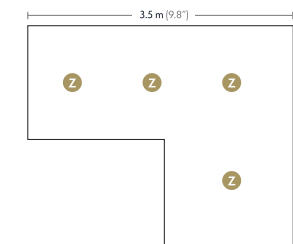

How to buy

Zuma sound and light is only available directly from the Zuma website. This is our way of ensuring that we are always there for you with our indepth experience and friendly advice. For help and to get the most from your Zumas, please visit www.zuma.ai/help or email us at help@zuma.ai

www.zuma.ai

5 to 10 sqm