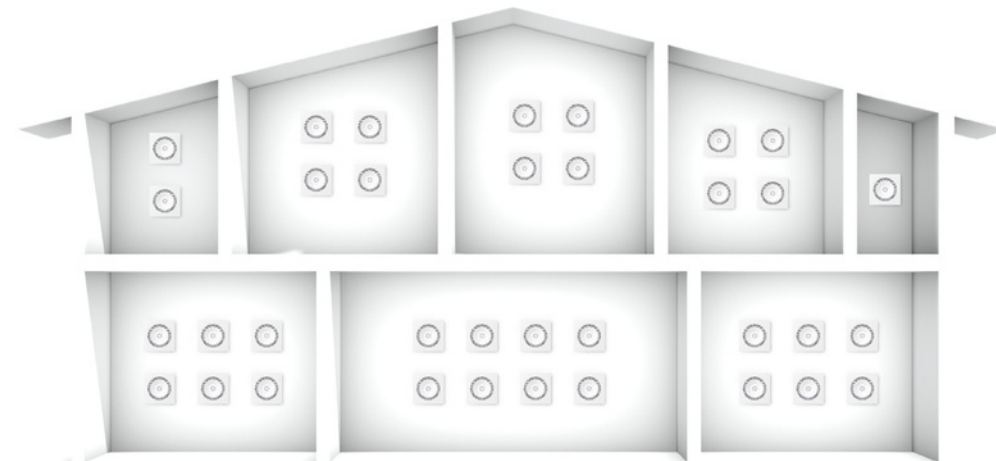

Zuma is quick and simple
With Zuma it is 100x easier
Minimal disruption
Simple and easy to install an entire home