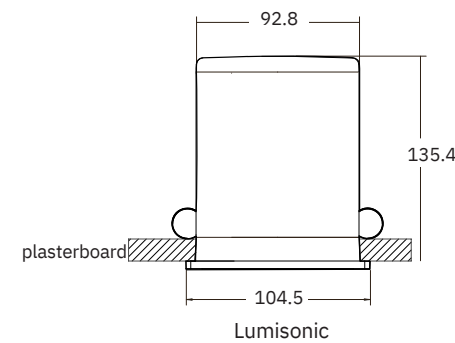

Simplicity Square
Set a few millimetres proud of your ceiling

Simplicity Square & trimless
Inset completely flush with your ceiling *Additional frameless kits needed

Simplicity Round
Set a few millimetres proud of your ceiling

Simplicity Round & trimless
Inset completely flush with your ceiling *Additional frameless kits needed

95mm / 3.75in Hole Cutout

“The killer feature of Zuma is that it can sit in a standard sized spotlight cavity and connect to the wiring for your lighting” T3