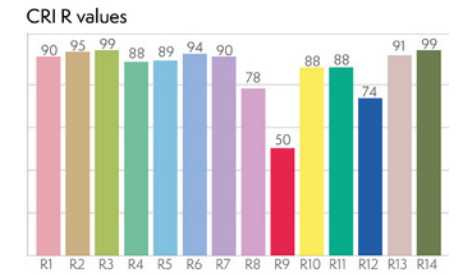

Light

- Light: Colour tuneable and dimmable light with 100 shades
- Application: Ceiling recessed, available as proud, or flush mount
- Light source: LED Chips
- Beam angle: 52° Wide spread
- Watt: 6W
- Lumen: 536lm
- Voltage: 24V constant voltage
- Colour temperature range: 2800k – 4800k
- Efficacy: 89lm/W
- CRI: 90+
- SDCM: <3
- Drivers available for: Lutron, Crestron, Control 4

Design

- Dimensions: Ø94mm x 120mm deep
- Square Face bezel: 104.5mm x 104.5mm x 4mm deep
- Materials laser etched aluminium extrusion, aluminium die casting
- Stainless steel laser cut custom design grill
- Magnetically attached ABS injection moulded bezel
- Stainless steel quick release, damage free, ceiling blade fixtures

Mid Power Chip LED

L80 > 54,000hr
 Ta: 25°C
 Tc: 85°C
 Lm Maintainance: 98%
 Chromaticity Shi : 0.0012
 (Source: LM80 test report)

Product versions and dimensions

- Bezel Round Ø113mm
- Bezel Square 104.5mm
- Ceiling cutout Ø96mm
- Minimum internal recess depth 125mm