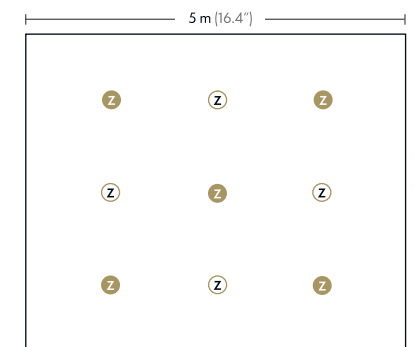

How to buy

Zuma sound and light is only available directly from the Zuma website. This is our way of ensuring that we are always there for you with our indepth experience and friendly advice. For help and to get the most from your Zumas, please visit www.zuma.ai/help or email us at help@zuma.ai

www.zuma.ai

5 to 10 sqm

20 to 30 sqm

30 to 60 sqm

Examples of how Zuma can be used in a variety of spaces

Two different Zuma units can be combined to create the desired effect for perfect light and sound. **Zuma Lumisonic** produces sound as well as light while the **Zuma Luminaire** is light only