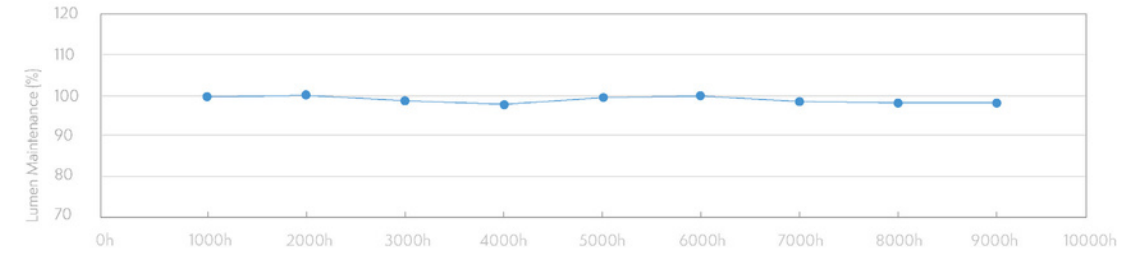

Light

- Light: Colour tuneable and dimmable light with 100 shades
- Application: Ceiling recessed, available as proud, or flush mount
- Light source: LED Chips
- Beam angle: 52° Wide spread
- Watt: 6W
- Lumen: 536lm
- Voltage: 24V constant voltage
- Colour temperature range: 2800k – 4800k
- Efficacy: 89lm/W
- CRI: 90+
- SDCM: <3
- Drivers available for: Lutron, Crestron, Control 4

Design

- Dimensions: Ø94mm x 120mm deep
- Square Face bezel: 104.5mm x 104.5mm x 4mm deep
- Materials laser etched aluminium extrusion, aluminium die casting
- Stainless steel laser cut custom design grill
- Magnetically attached ABS injection moulded bezel
- Stainless steel quick release, damage free, ceiling blade fixtures

Mid Power Chip LED

L80 > 54,000hr
 Ta: 25°C
 Tc: 85°C
 Lm Maintainance: 98%
 Chromaticity Shi : 0.0012
 (Source: LM80 test report)

Product versions and dimensions

- Bezel Round Ø113mm
- Bezel Square 104.5mm
- Ceiling cutout Ø96mm
- Minimum internal recess depth 125mm